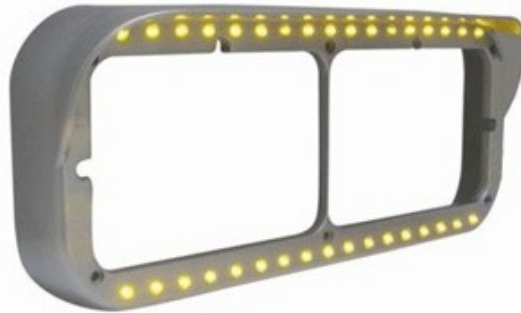

# TRUCK PARTS: CHROME

Custom chrome available!

**QUARTER FENDERS**

**FULLY-RIBBED HALF FENDERS**

**GROMMET MOUNT LEDS**

**AIR HORNS**

**HEADLIGHT BEZELS**

**FLANGE MOUNT LEDS**

**WHEEL AXLE COVERS**

**GRILLES**

**LUG NUT COVERS**

**This is a limited list of chrome products available. If you do not see what you are looking for, please call us at 877-633-7278 and we would be pleased to help you.**