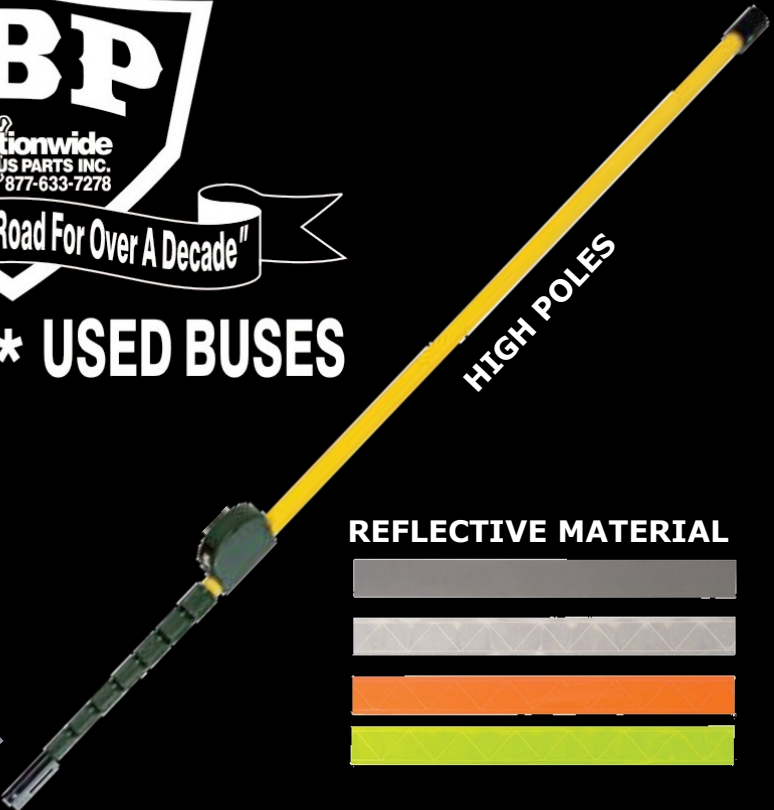

PILOT CAR SUPPLIES IN STOCK

"Keeping You On The Road For Over A Decade"

TRUCK PARTS * USED BUSES

MEASURING STICKS

LIGHT WANDS

HIGH POLES

REFLECTIVE MATERIAL

DECALS & SIGNS

FIRE EXTINGUISHER INSIDE

FIRE EXTINGUISHER INSIDE

FLAGS

SLOW MOVING SIGNS

GLOVES

CONSPICUITY

FLUORESCENT CAPS
ORANGE OR LIME

REFLECTIVE ARMBANDS

HARD HATS
ORANGE, HI-VIZ,
OR WHITE