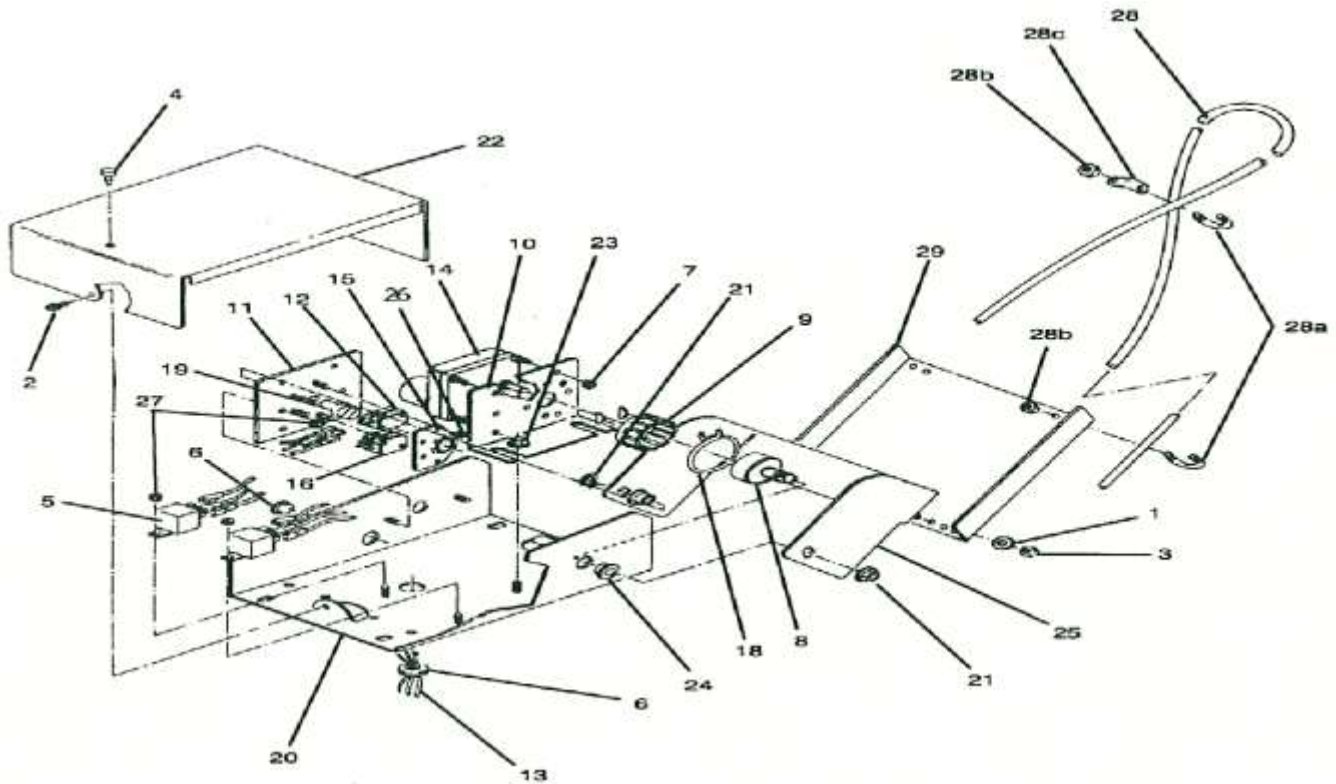

X-GATES (REPLACEMENT PARTS) BY: SPECIALTY

5000-SERIES REPLACEMENT PARTS

ITEM	PART#	QTY	DESCRIPTION
1	NBPSPE104	4	Washer, nylon flat 1/4"
2	NBPSPE137S	2	#10 X 1/2" SMS Serrated
3	NBPSPE142	4	1/4-20 Nylon Locknut
4	NBPSPE177	1	Rubber Bumper
5	NBPSPE3010	2	Relay
6	NBPSPE3027	1	Grommet
7	NBPSPE4048	4	#10-32 Hex Nylon Insert Lock
8	NBPSPE5002	1	Clutch, Aluminum slip clutch
9	NBPSPE5003	1	Clutch, Plastic
10	NBPSPE5005	1	Bracket, Motor
11	NBPSPE5006	1	Bracket, Cam
12	NBPSPE5007	3	Microswitch
13	NBPSPE5012	1	Wiring Harness
14	NBPSPE5014	1	Motor, 5-series
15	NBPSPE5016	1	Cam Positioner Brass Plate
16	NBPSPE5017	1	Dummy Microswitch
17	NBPSPE5027	1	Plastic Cap Plug
18	NBPSPE5030	1	#30 Roto Clip Clamp
19	NBPSPE5031	1	Aluminum Cam Threaded
20	NBPSPE58101	1	Painted Base w/Studs
21	NBPSPE5122	2	1/2-20 Hex Hd Whiz Nut C
22	NBPSPE58125	1	Painted Cover
23	NBPSPE5142	2	1/4-20 Hex Hd Whiz Nut C
24	NBPSPE5166	2	Bushing, Nylon
25	NBPSPE5168	1	Painted Hinge W/Studs
26	NBPSPE5440	4	#4-40 Hex NyLk Inst Nut Cad
27	NBPSPE5832	4	#8-32 Hex NyLk Inst Nut Cad
	NBPSPE58150		5-Series Crossing Arm Blade Assy
28	NBPSPE8003	1	Rod, Aluminum 12', includes 28a, 28b, & 28c
28a	NBPSPE8006	2	U-Bolt 5/16"
28b	NBPSPE8009	4	Locknut, #10-24
28c	NBPSPE8061	1	Retainer, U-Bolt
29	NBPSPE58155	1	Universal Painted