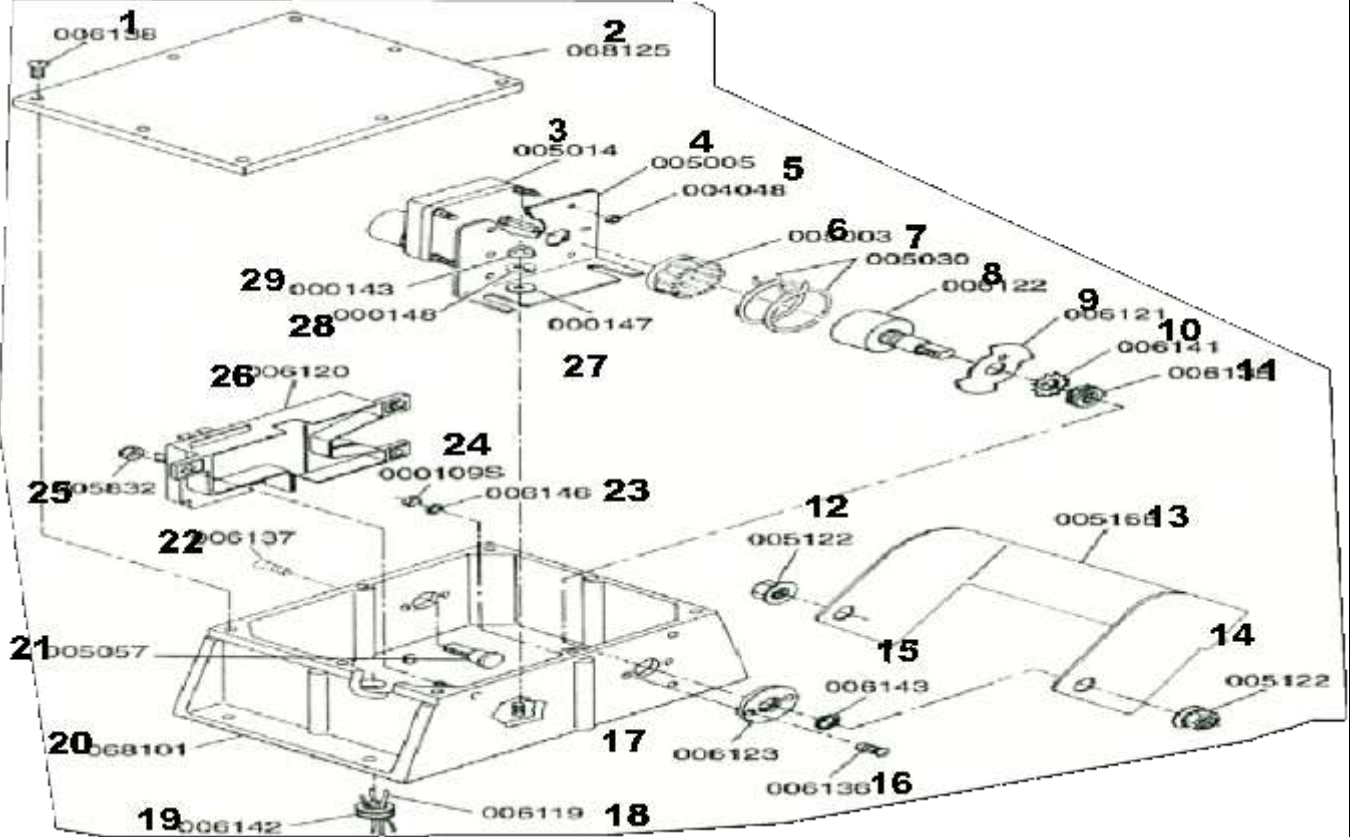

X-GATES (REPLACEMENT PARTS) BY: SPECIALTY

5000-SERIES REPLACEMENT PARTS

ITEM	PART#	QTY	DESCRIPTION
1	NBPSPE104	4	Washer, nylon flat 1/4"
2	NBPSPE137S	2	#10 X 1/2" SMS Serrated
3	NBPSPE142	4	1/4-20 Nylon Locknut
4	NBPSPE177	1	Rubber Bumper
5	NBPSPE3010	2	Relay
6	NBPSPE3027	1	Grommet
7	NBPSPE4048	4	#10-32 Hex Nylon Insert Lock
8	NBPSPE5002	1	Clutch, Aluminum slip clutch
9	NBPSPE5003	1	Clutch, Plastic
10	NBPSPE5005	1	Bracket, Motor
11	NBPSPE5006	1	Bracket, Cam
12	NBPSPE5007	3	Microswitch
13	NBPSPE5012	1	Wiring Harness
14	NBPSPE5014	1	Motor, 5-series
15	NBPSPE5016	1	Cam Positioner Brass Plate
16	NBPSPE5017	1	Dummy Microswitch
17	NBPSPE5027	1	Plastic Cap Plug
18	NBPSPE5030	1	#30 Roto Clip Clamp
19	NBPSPE5031	1	Aluminum Cam Threaded
20	NBPSPE58101	1	Painted Base w/Studs
21	NBPSPE5122	2	1/2-20 Hex Hd Whiz Nut C
22	NBPSPE58125	1	Painted Cover
23	NBPSPE5142	2	1/4-20 Hex Hd Whiz Nut C
24	NBPSPE5166	2	Bushing, Nylon
25	NBPSPE5168	1	Painted Hinge W/Studs
26	NBPSPE5440	4	#4-40 Hex NyLk Inst Nut Cad
27	NBPSPE5832	4	#8-32 Hex NyLk Inst Nut Cad
	NBPSPE58150		5-Series Crossing Arm Blade Assy
28	NBPSPE8003	1	Rod, Aluminum 12', includes 28a, 28b, & 28c
28a	NBPSPE8006	2	U-Bolt 5/16"
28b	NBPSPE8009	4	Locknut, #10-24
28c	NBPSPE8061	1	Retainer, U-Bolt
29	NBPSPE58155	1	Universal Painted