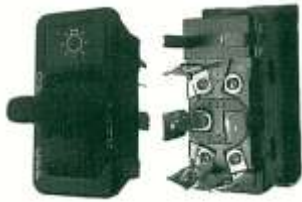

NBPSW31099

TO ORDER: CALL 877-633-7278, FAX: 501-654-2718 OR email: donna@nationwidebusparts.com

NBPAMT196

**NBPAMT224
3 SPEED**

IDENTIFICATION LENS

**NBPAMT154
NBPAMT154-NEW**

**NBPIHC118
FLOOR DIMMER SWITCH**

**NBPIHC164
TURN SIGNAL SWITCH**

**NBPIHC165
LEVER/TURN SIGNAL**

**NBPAMT661
NBPAMT661-8 WAY**

NBPIHC112

NBPIHC112-WOP

NBPIHC113

NBPIHC114

NBPAMT999