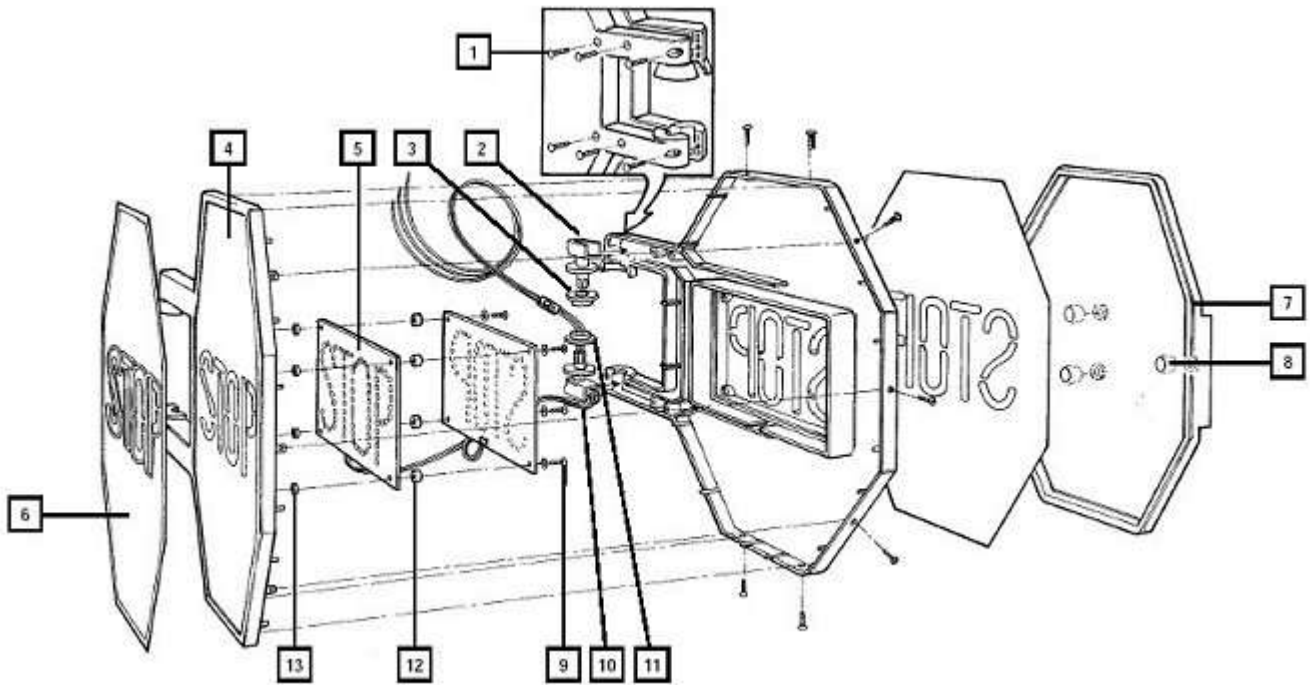

STOP ARMS BY TRANSPAC

SAFETY STOP™ - STOP ARM MODEL 6000 (2-Light)

Item No.	Qty.	Part Number	Description
*****	**	NBPTRA6000	COMPLETE STOP ARM ASSY W/ INCADESENT LIGHTS
1	1	NBPTRA4000	Base - Stop Arm Mechanism
	1	NBPTRA4000-050	Base - Air Mechanism Assembly
2	1	NBPTRA4001	Gasket - Motor HSG L.H.
3	1	NBPTRA4002	Gasket - Motor HSG R.H.
4	1	NBPTRA4005	Gasket- Stop Arm Base
5	1	NBPTRA4010	Cover - Stop & Crossing Arm Mechanism
6	4	NBPTRA4020	Screw 1/4-20 x 3.25 RD. HD. PHIL. S/S
7	4	NBPTRA4030	Nut - 1/4-20 Hex Nylock
8	2	NBPTRA4170	Bushing - Bronze Oilite
9	1	NBPTRA4254-000	Windguard Next Generation - Stop Arm w/ #4255 Gasket
10	1	NBPTRA4301	Stop Arm Decal for FMVSS Standard
11	1	NBPTRA4305	Bumper - Rubber/Safety Stop
12	1	NBPTRA4321	Wire Harness - Tail Motor 42.5"
	1	NBPTRA4325	Wire Harness - Tail Light 42.5"
13	1	NBPTRA4548	Screw 10-24 x 1.25 Teks Black
14	1	NBPTRA4001-001	Motor Cradle Assembly (Solid State)
	1	NBPTRA4001-002	Motor Cradle Assembly W/Flasher(Solid State)
15	2	NBPTRA2100-B	Screw - HI-LO w/ Black Finish (Installing Solid State into Base)
16	1	NBPTRA4800-000	Air Cradle Assembly
17	8	NBPTRA2100-B	Screw - HI-LO w/ Black Finish (Installing Air Cradle into Base)
18	1	NBPTRA6000-001	Blade Assembly - "2 Light" Engineering Grade

COMPLETE ASSEMBLY 7000 SERIES NBPTRA7000

SAFETY STOP™ MODEL 7000 BLADE ASSEMBLY - PARTS LIST

ITEM #	Part Number	Description
1	NBPTRA2100-B	Screws - Special
2	NBPTRA4161	Arm - Drive
3	NBPTRA4170	Bushing - Bronze
4	NBPTRA7000-002	Blade Assembly - "LED"
	NBPTRA7000-003	Blade Assembly - "LED" Blank Front
5	NBPTRA4210	Board - Circuit
6	NBPTRA4240	Decal - "7000" Diamonds Grade
	NBPTRA4245	Decal - Red Blank Front
7	NBPTRA4250	Bezel - Trim
8	NBPTRA4255	Gasket - Trim Bezel
9	NBPTRA4330	Screws - Circuit Board
10	NBPTRA4325	Harness Assembly - Light Wire
11	NBPTRA4326	Harness Assembly - Light Tail
12	NBPTRA4333	Circuit Board Spacers - Large
13	NBPTRA4334	Circuit Board Spacers - Small