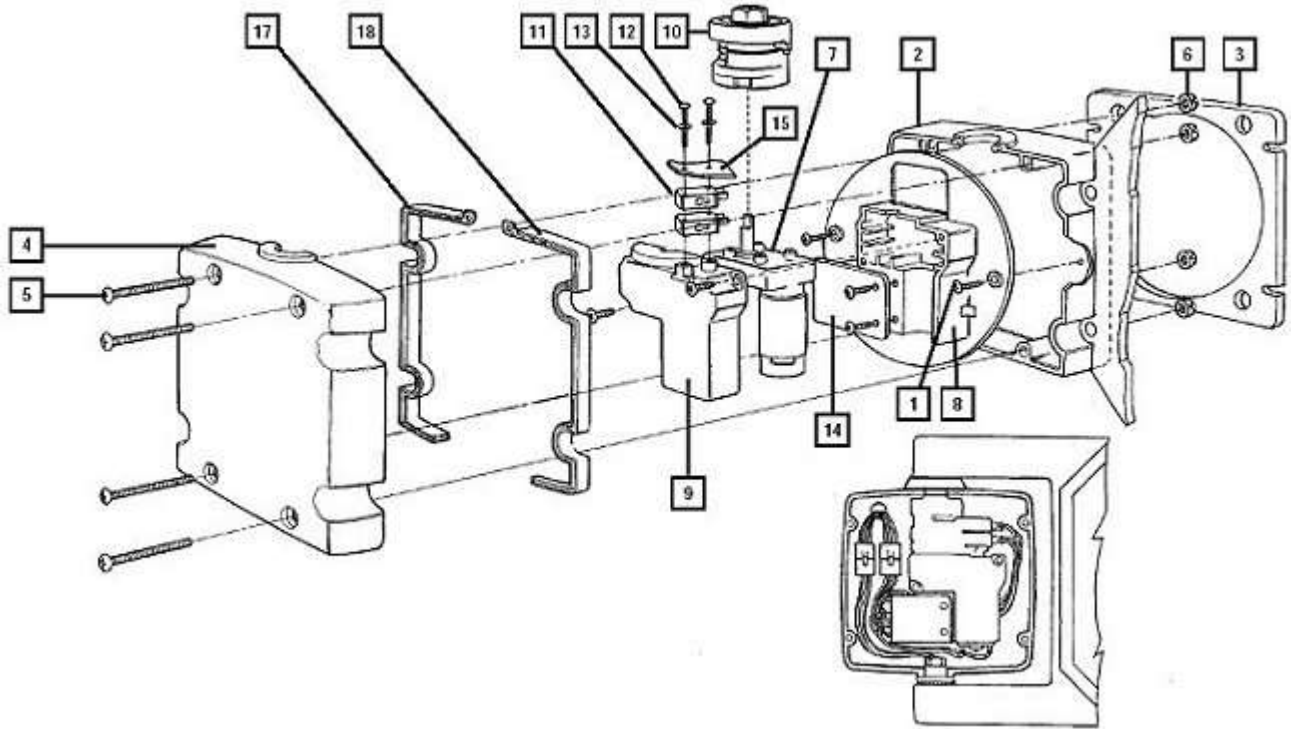

SAFETY STOP™ DRIVE MECHANISM: EARLY MODEL 6000 & 7000

Quan	Item#	Part Number	Description
	1	NBPTRA2100-B	Screws - Special
	2	NBPTRA4000	Base - Mechanism
	3	NBPTRA4005	Gasket - Mechanism Base
	4	NBPTRA4010	Cover - Mechanism
	5	NBPTRA4020	Screws - Motor Mechanism Cover
	6	NBPTRA4030	Lock Nut - Motor Mechanism Base
	7	NBPTRA4040	Motor - Drive
	8	NBPTRA4050	Cradle - Motor
	9	NBPTRA4060	Cradle Cover - Motor
	10	NBPTRA7000-004	Assembly - Clutch
	11	NBPTRA4110	Switch - Micro
	12	NBPTRA4120	Screw - Micro Switch
	13	NBPTRA4125	Washer - Lock
	14	NBPTRA4324	Wire Harness with Relay Module
	15	NBPTRA4055	Cover Plate - Switches
	16	NBPTRA7000-001	Cradle Assembly - Motor (not shown)
	17	NBPTRA4001	Gasket - Motor Housing - L.H.
	18	NBPTRA4002	Gasket - Motor Housing - R.H.
			NATIONWIDE BUS PARTS INC 877-633-7278