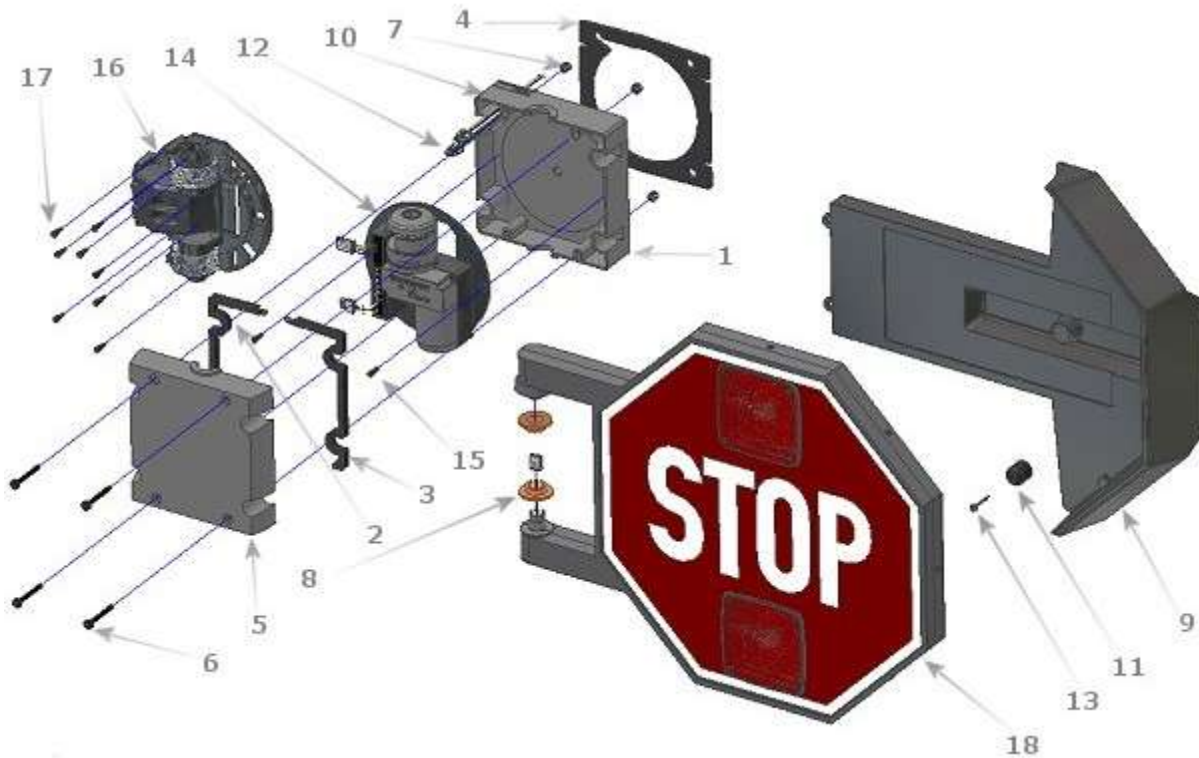

STOP ARMS BY TRANSPAC

SAFETY STOP™ - STOP ARM MODEL 6000 (2-Light)

Item No.	Qty.	Part Number	Description
*****	**	NBPTRA6000	COMPLETE STOP ARM ASSY W/ INCADESENT LIGHTS
1	1	NBPTRA4000	Base - Stop Arm Mechanism
	1	NBPTRA4000-050	Base - Air Mechanism Assembly
2	1	NBPTRA4001	Gasket - Motor HSG L.H.
3	1	NBPTRA4002	Gasket - Motor HSG R.H.
4	1	NBPTRA4005	Gasket- Stop Arm Base
5	1	NBPTRA4010	Cover - Stop & Crossing Arm Mechanism
6	4	NBPTRA4020	Screw 1/4-20 x 3.25 RD. HD. PHIL. S/S
7	4	NBPTRA4030	Nut - 1/4-20 Hex Nylock
8	2	NBPTRA4170	Bushing - Bronze Oilite
9	1	NBPTRA4254-000	Windguard Next Generation - Stop Arm w/ #4255 Gasket
10	1	NBPTRA4301	Stop Arm Decal for FMVSS Standard
11	1	NBPTRA4305	Bumper - Rubber/Safety Stop
12	1	NBPTRA4321	Wire Harness - Tail Motor 42.5"
	1	NBPTRA4325	Wire Harness - Tail Light 42.5"
13	1	NBPTRA4548	Screw 10-24 x 1.25 Teks Black
14	1	NBPTRA4001-001	Motor Cradle Assembly (Solid State)
	1	NBPTRA4001-002	Motor Cradle Assembly W/Flasher(Solid State)
15	2	NBPTRA2100-B	Screw - HI-LO w/ Black Finish (Installing Solid State into Base)
16	1	NBPTRA4800-000	Air Cradle Assembly
17	8	NBPTRA2100-B	Screw - HI-LO w/ Black Finish (Installing Air Cradle into Base)
18	1	NBPTRA6000-001	Blade Assembly - "2 Light" Engineering Grade

COMPLETE ASSEMBLY 7000 SERIES NBPTRA7000

SAFETY STOP™ MODEL 7000 BLADE ASSEMBLY - PARTS LIST

ITEM #	Part Number	Description
1	NBPTRA2100-B	Screws - Special
2	NBPTRA4161	Arm - Drive
3	NBPTRA4170	Bushing - Bronze
4	NBPTRA7000-002	Blade Assembly - "LED"
	NBPTRA7000-003	Blade Assembly - "LED" Blank Front
5	NBPTRA4210	Board - Circuit
6	NBPTRA4240	Decal - "7000" Diamonds Grade
	NBPTRA4245	Decal - Red Blank Front
7	NBPTRA4250	Bezel - Trim
8	NBPTRA4255	Gasket - Trim Bezel
9	NBPTRA4330	Screws - Circuit Board
10	NBPTRA4325	Harness Assembly - Light Wire
11	NBPTRA4326	Harness Assembly - Light Tail
12	NBPTRA4333	Circuit Board Spacers - Large
13	NBPTRA4334	Circuit Board Spacers - Small