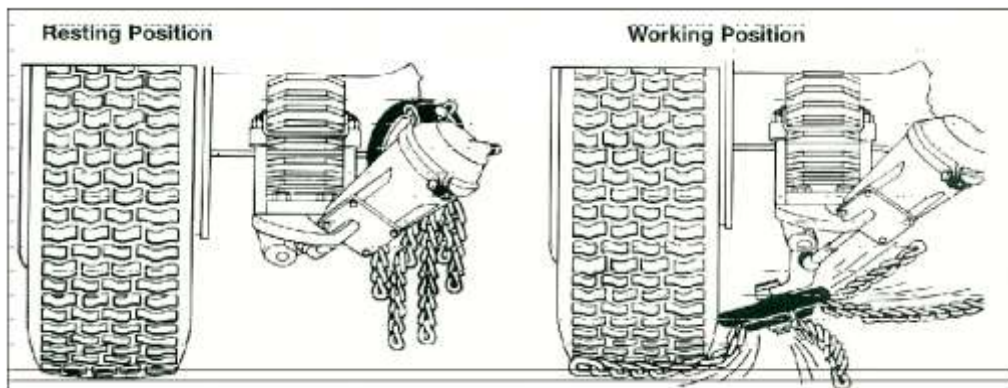

TO ORDER: CALL 877-633-7278, FAX: 501-654-2718 OR EMAIL: DONNA@NATIONWIDEBUSPARTS.COM

SNOW CHAINS

LISTEN UP INTERNATIONAL, IC-CORP DEALERS, AND EVERYONE

CALL US FOR YOUR SPECIAL ACCESSORY INSTALLATIONS. WE ARE LOCATED JUST 30 MINUTES FROM THE IC-CORP FACTORY IN CONWAY, ARKANSAS. WE DO MANY *AIR CONDITIONING INSTALLS*, AS WELL AS *CAMERA SYSTEMS*, *2-WAY RADIOS*, *LETTERING*, AND MUCH MORE. WE ALSO DO *PRE-DELIVERY INSPECTIONS*.