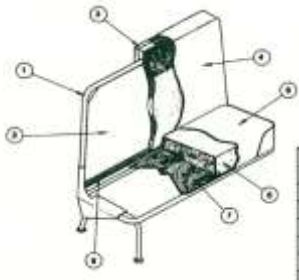

TO ORDER: CALL 877-633-7278, FAX: 501-654-2718 OR EMAIL: DONNA@NATIONWIDEBUSPARTS.COM

NATIONWIDE BUS PARTS INC ...877-633-7278

NATIONWIDE BUS PARTS INC ...877-633-7278			